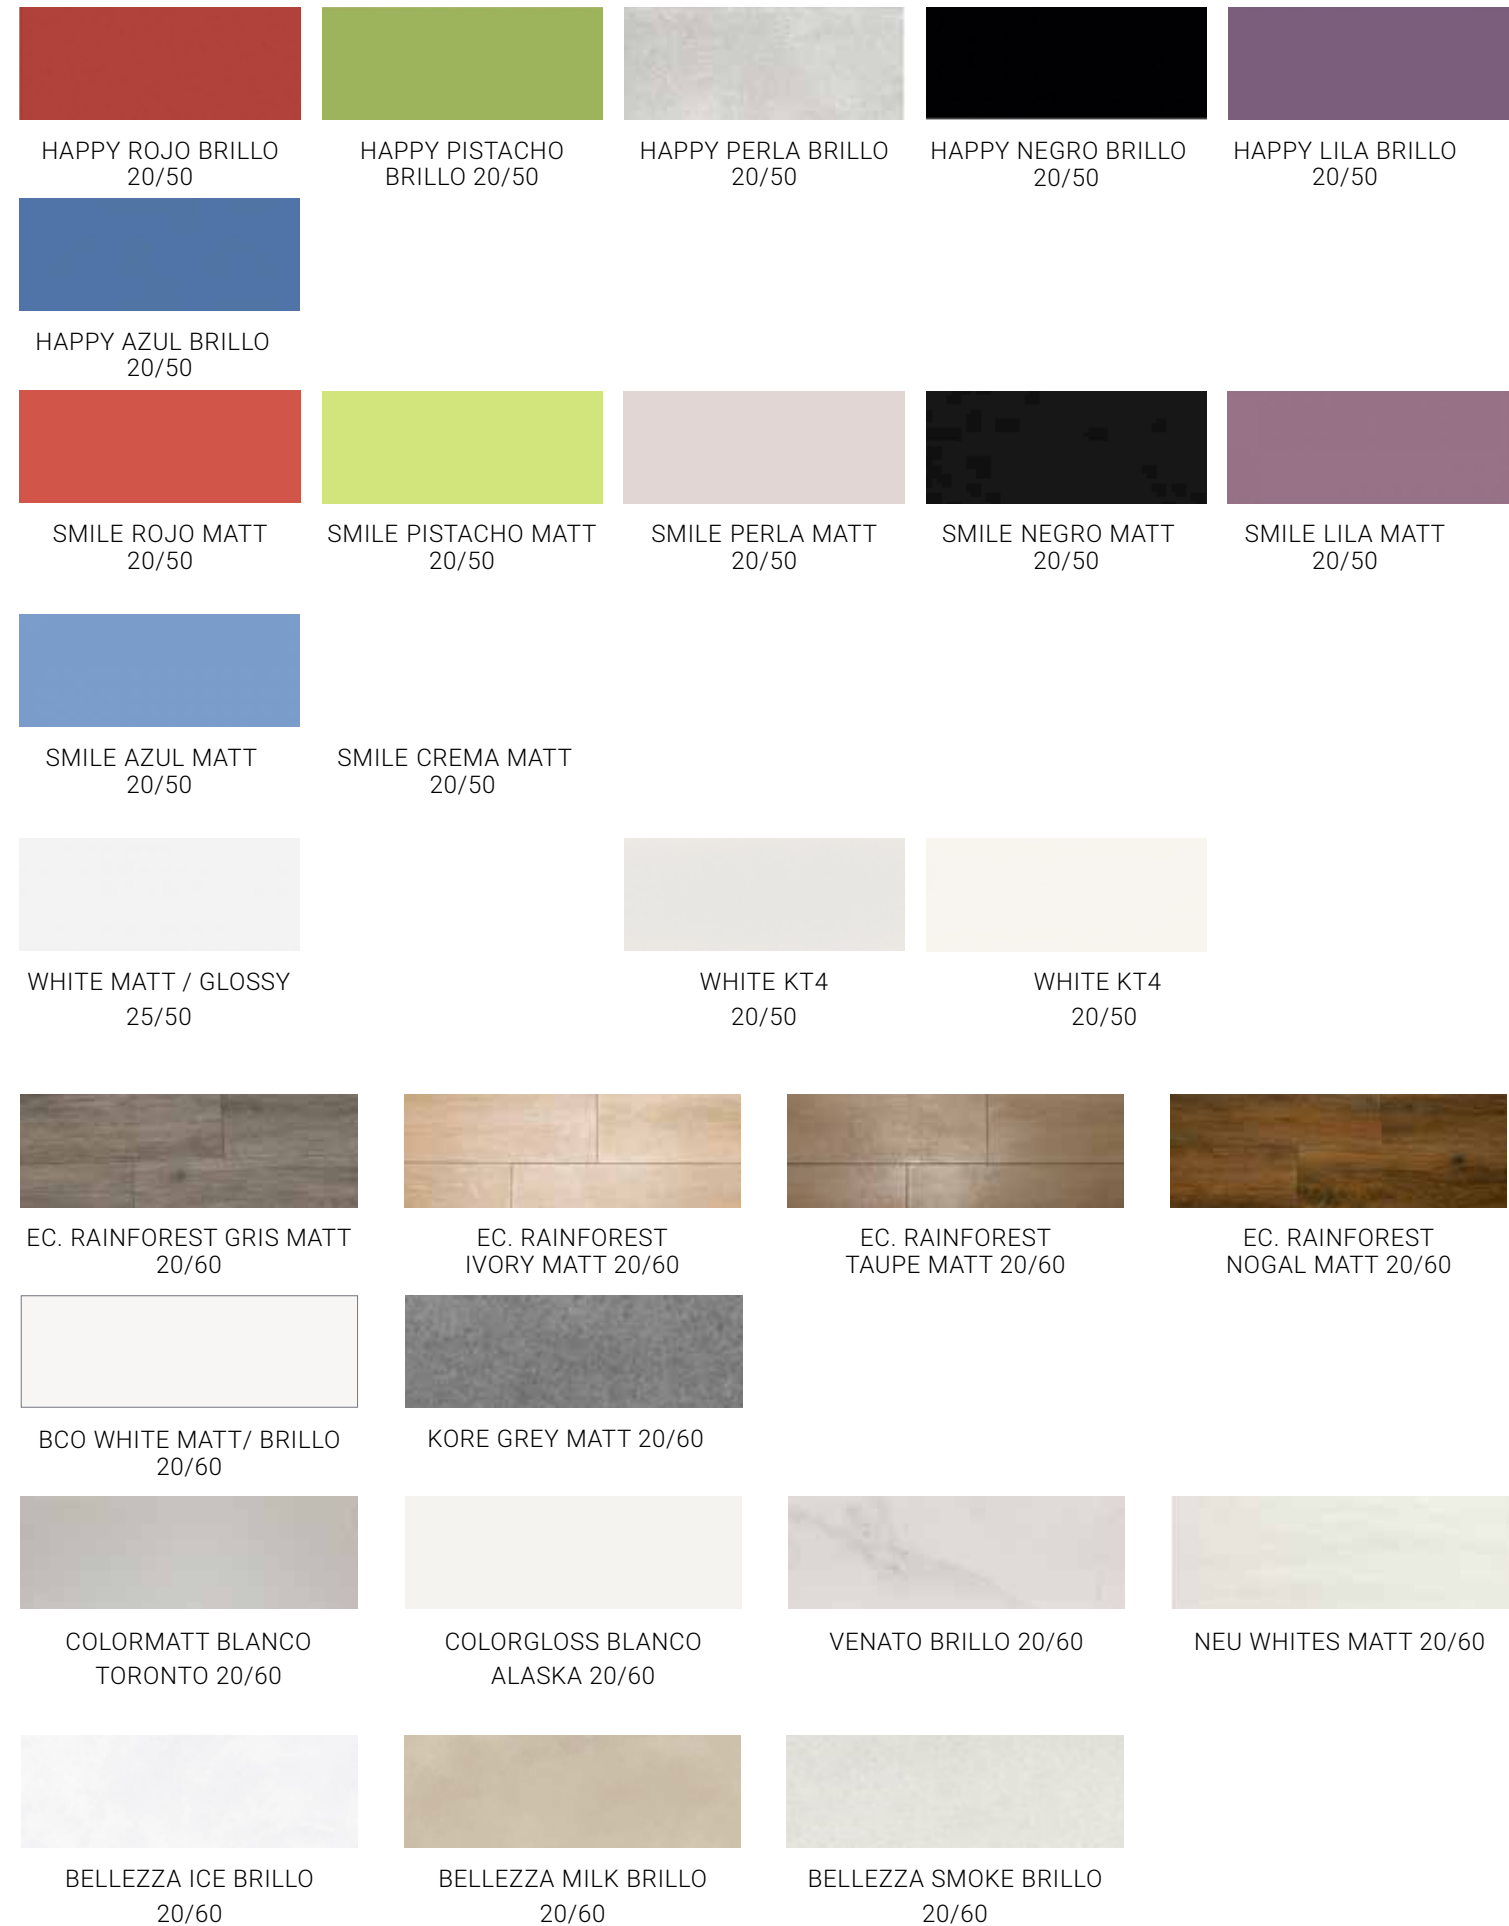

WET ROOM DECORATIVE CLADDING