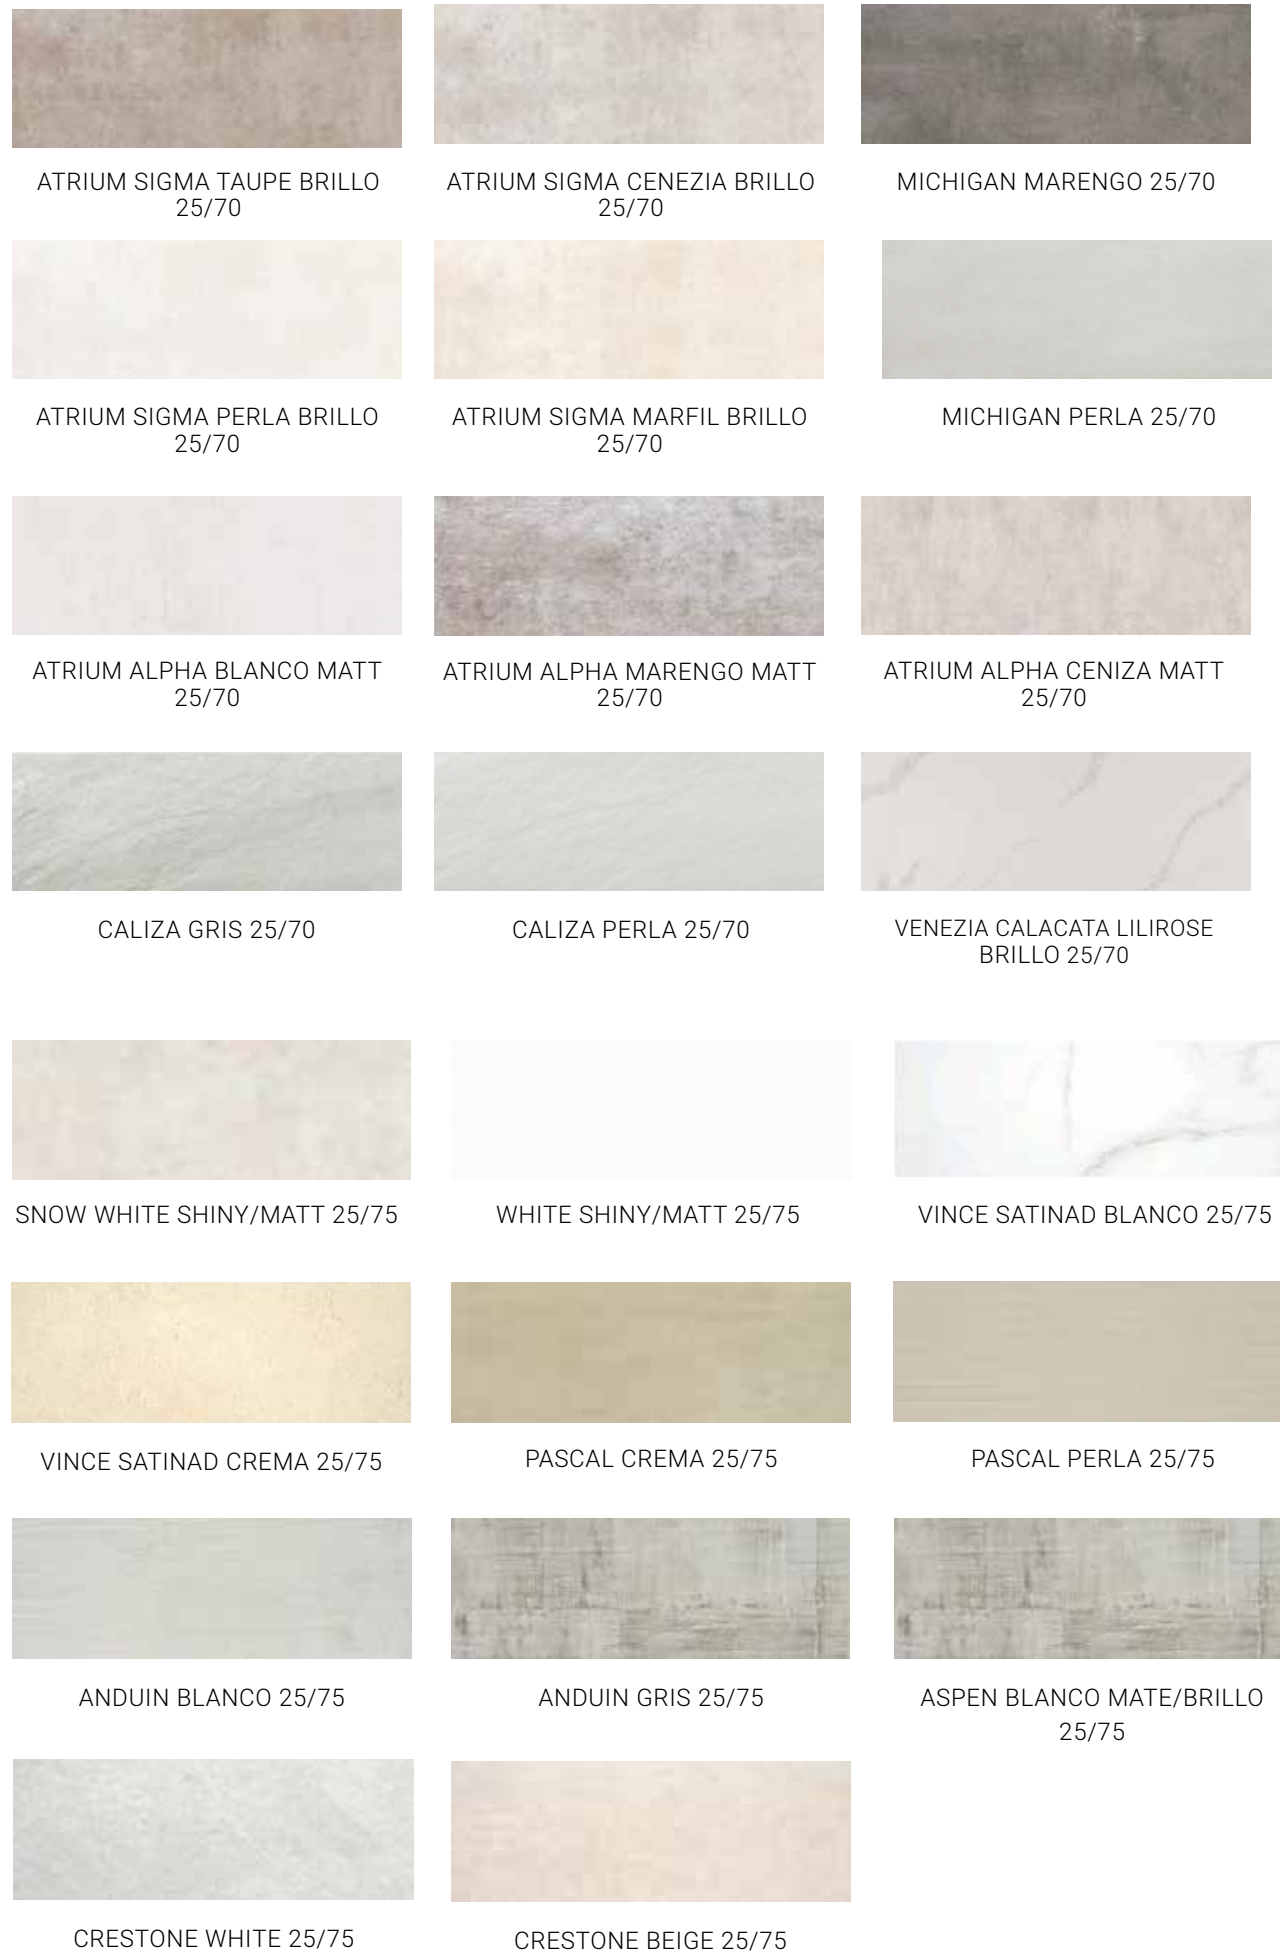

WET ROOM DECORATIVE CLADDING