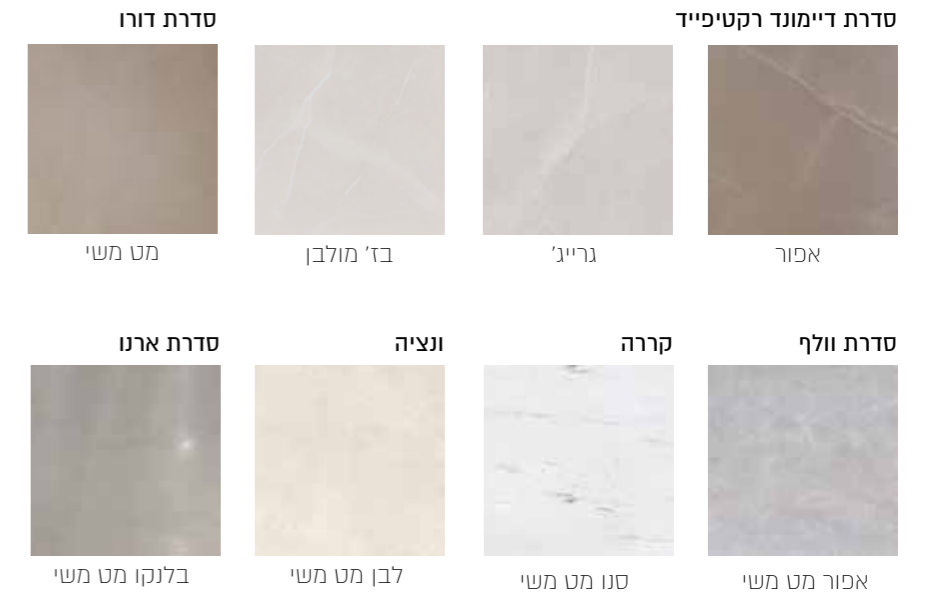

Flooring | Porcelain Flooring, 100/100 sateen